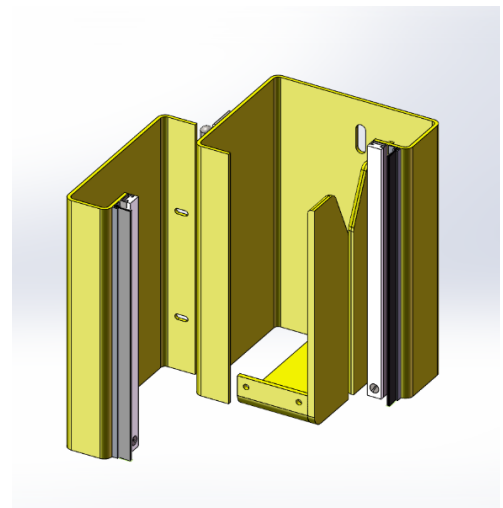

RAPIDFLEX™ HIGH SPEED DOORS

GUIDE DETAILS

Features

- High strength, impact-resistant steel construction
- Hinged guide
- Full length weather seals
- Standard powder coat color: Safety Yellow

Guide Type for Model 990

Features

- High strength, impact-resistant steel construction
- Hinged guide
- Full length UHMW wear strips
- Full length weather seals
- Standard powder coat color: Safety Yellow

Guide Type for Model 991

RAPIDFLEX™ HIGH SPEED DOORS

GUIDE DETAILS

Features

- High strength, impact-resistant steel construction
- Hinged guide
- Full length UHMW wear strips
- Full length weather seals
- Standard powder coat color: Safety Yellow

Guide Type for Model 994

RAPIDFLEX™ HIGH SPEED DOORS

GUIDE DETAILS

Features

- **Heavy duty 6"x6"x3/8" wall and front angles, constructed of high strength, impact-resistant steel construction**
- **Flexible breakaway middle angle**
- **Obstruction detection (photo eye) shield**
- **Standard powder coat color: Safety Yellow**