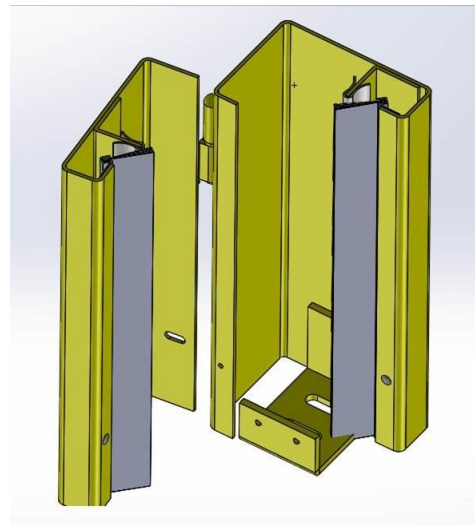

RAPIDFLEX™ HIGH SPEED DOORS

GUIDE DETAILS

Features

- High strength, impact-resistant steel construction
- Hinged guide
- Full length weather seals
- Standard powder coat color: Safety Yellow

Guide Type for Model 990

Features

- High strength, impact-resistant steel construction
- Hinged guide
- Full length UHMW wear strips
- Full length weather seals
- Standard powder coat color: Safety Yellow

Guide Type for Model 991

RAPIDFLEX™ HIGH SPEED DOORS

GUIDE DETAILS

Features

- High strength, impact-resistant steel construction
- Hinged guide
- Full length UHMW wear strips
- Full length weather seals
- Standard powder coat color: Safety Yellow

Guide Type for Model 994

RAPIDFLEX™ HIGH SPEED DOORS

GUIDE DETAILS

Features

- **Heavy duty 6"x6"x3/8" wall and front angles, constructed of high strength, impact-resistant steel construction**
- **Flexible breakaway middle angle**
- **Obstruction detection (photo eye) shield**
- **Standard powder coat color: Safety Yellow**