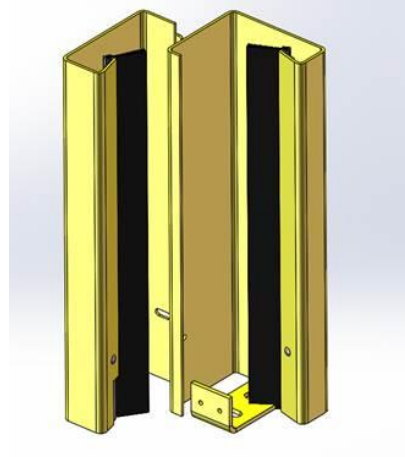

RAPIDFLEX™ HIGH SPEED DOORS

GUIDE DETAILS

Features

- High strength, impact-resistant steel construction
- Hinged guide
- Full length weather seals
- Standard powder coat color: Safety Yellow

Guide Type for Model 990

Features

- High strength, impact-resistant steel construction
- Hinged guide
- Full length UHMW wear strips
- Full length weather seals
- Standard powder coat color: Safety Yellow

Guide Type for Model 991

RAPIDFLEX™ HIGH SPEED DOORS

GUIDE DETAILS

Features

- High strength, impact-resistant steel construction
- Hinged guide
- Full length UHMW wear strips
- Full length weather seals
- Standard powder coat color: Safety Yellow

Guide Type for Model 994

RAPIDFLEX™ HIGH SPEED DOORS

GUIDE DETAILS

Features

- **Heavy duty 6"x6"x3/8" wall and front angles, constructed of high strength, impact-resistant steel construction**
- **Flexible breakaway middle angle**
- **Obstruction detection (photo eye) shield**
- **Standard powder coat color: Safety Yellow**