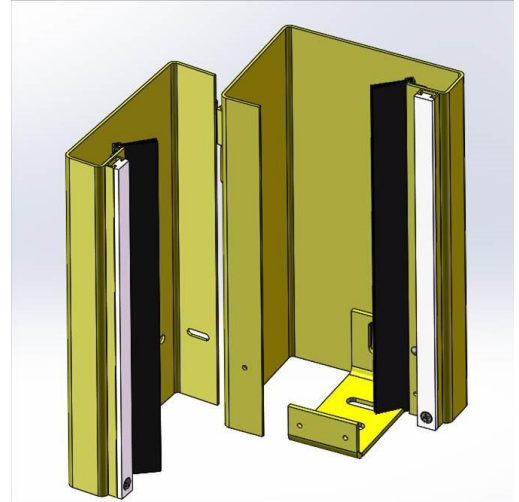

RAPIDFLEX™ HIGH SPEED DOORS

GUIDE DETAILS

Features

- High strength, impact-resistant steel construction
- Hinged guide
- Full length UHMW wear strips
- Full length weather seals
- Standard powder coat color: Safety Yellow

Guide Type for Models 992-993